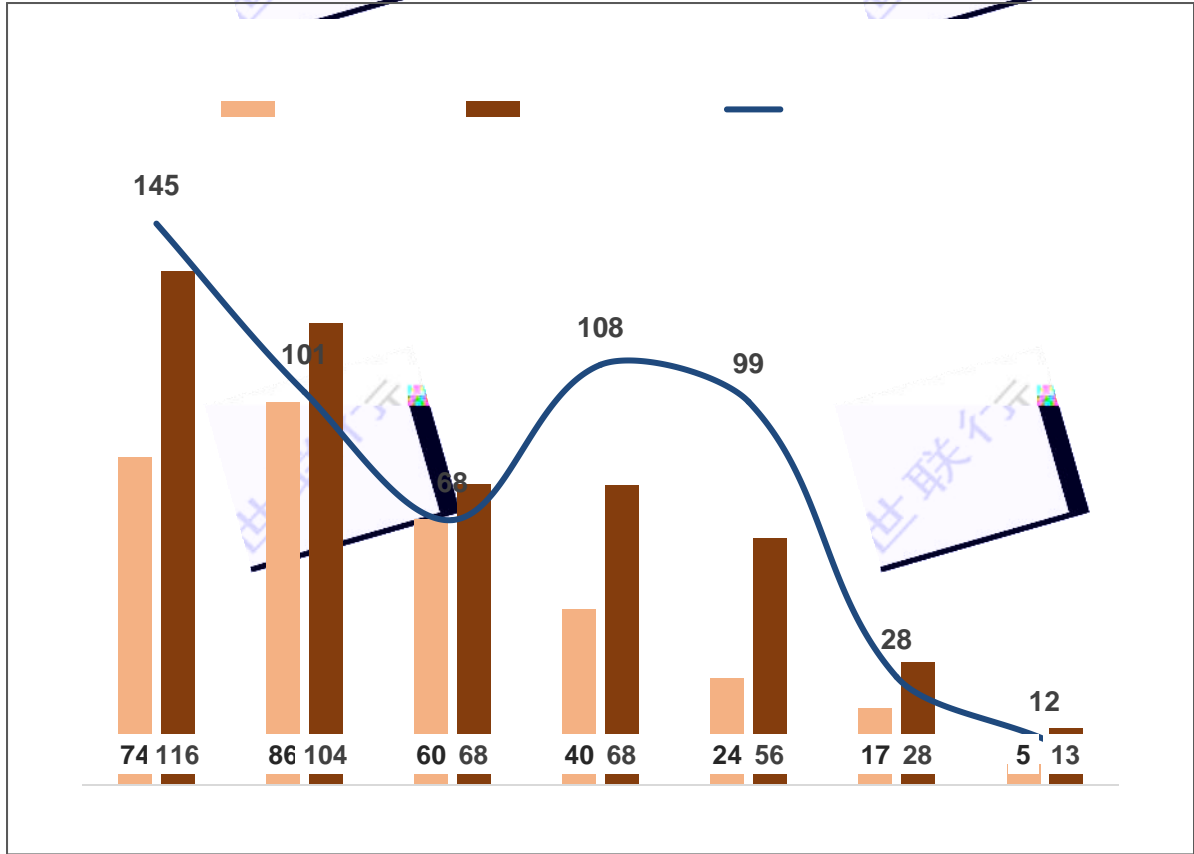

世联行

世说新房

Shi Shuo Xin Fang

Four horizontal red lines for writing, positioned between the red circles and the cards on the right.

世联行

世联行

Shi Shuo Xin Fang

-
-

Header Row					

世联行

Category	Value	Value	Value
1	Low	Low	Low
2	Low	Low	Low
3	Low	Low	Low
4	Low	Low	Low
5	Low	Low	Low
6	Low	Low	Low
7	Low	Low	Low
8	Low	Low	Low
9	Low	Low	Low
10	Low	Low	Low

□
□

□
□

Header Row 1			
Col 1	Col 2	Col 3	Col 4