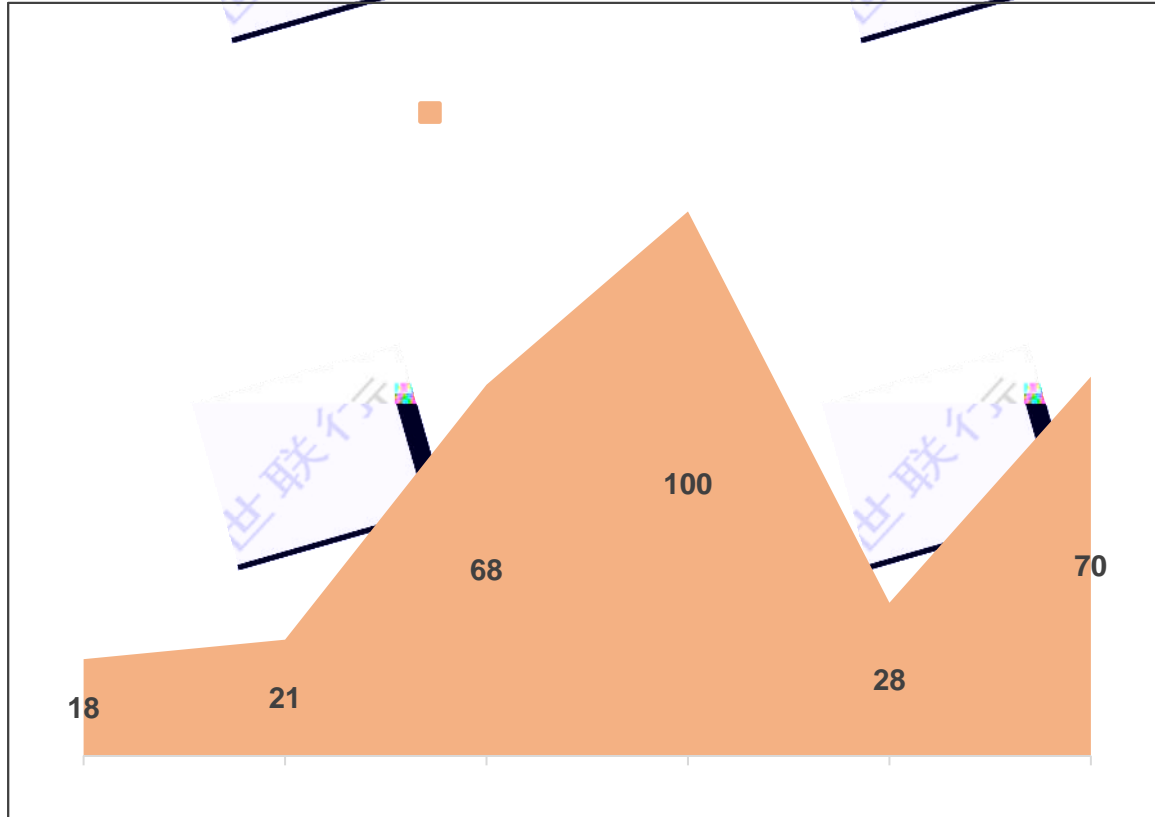

世联行

世说新房

Shi Shuo Xin Fang

Four horizontal red lines for writing, positioned between the red circles and the cards on the right.

世联行

世联行

Shi Shuo Xin Fang

-
-

Header Row					

世联行

Category	Value	Value	Value
1	Low	Low	Low
2	Low	Low	Low
3	Low	Low	Low
4	Low	Low	Low
5	Low	Low	Low
6	Low	Low	Low
7	Low	Low	Low
8	Low	Low	Low
9	Low	Low	Low
10	Low	Low	Low

□
□

□
□

Header Row 1			
Col 1	Col 2	Col 3	Col 4