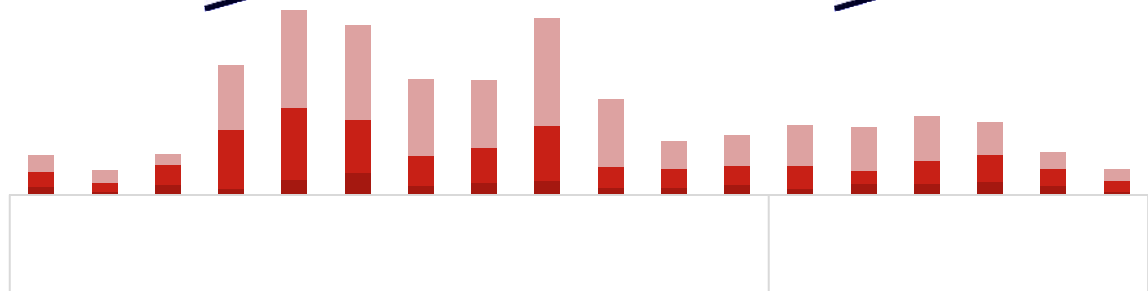

世联行

世说新房

Shi Shuo Xin Fang

Four horizontal red lines for writing, positioned between the red circles and the cards on the right.

世联行

世联行

Shi Shuo Xin Fang

-
-

Header Row					

世联行

Category	Value	Value	Value
1	Low	Low	Low
2	Low	Low	Low
3	Low	Low	Low
4	Low	Low	Low
5	Low	Low	Low
6	Low	Low	Low
7	Low	Low	Low
8	Low	Low	Low
9	Low	Low	Low
10	Low	Low	Low

□
□

□
□

Header Row 1			
Col 1	Col 2	Col 3	Col 4