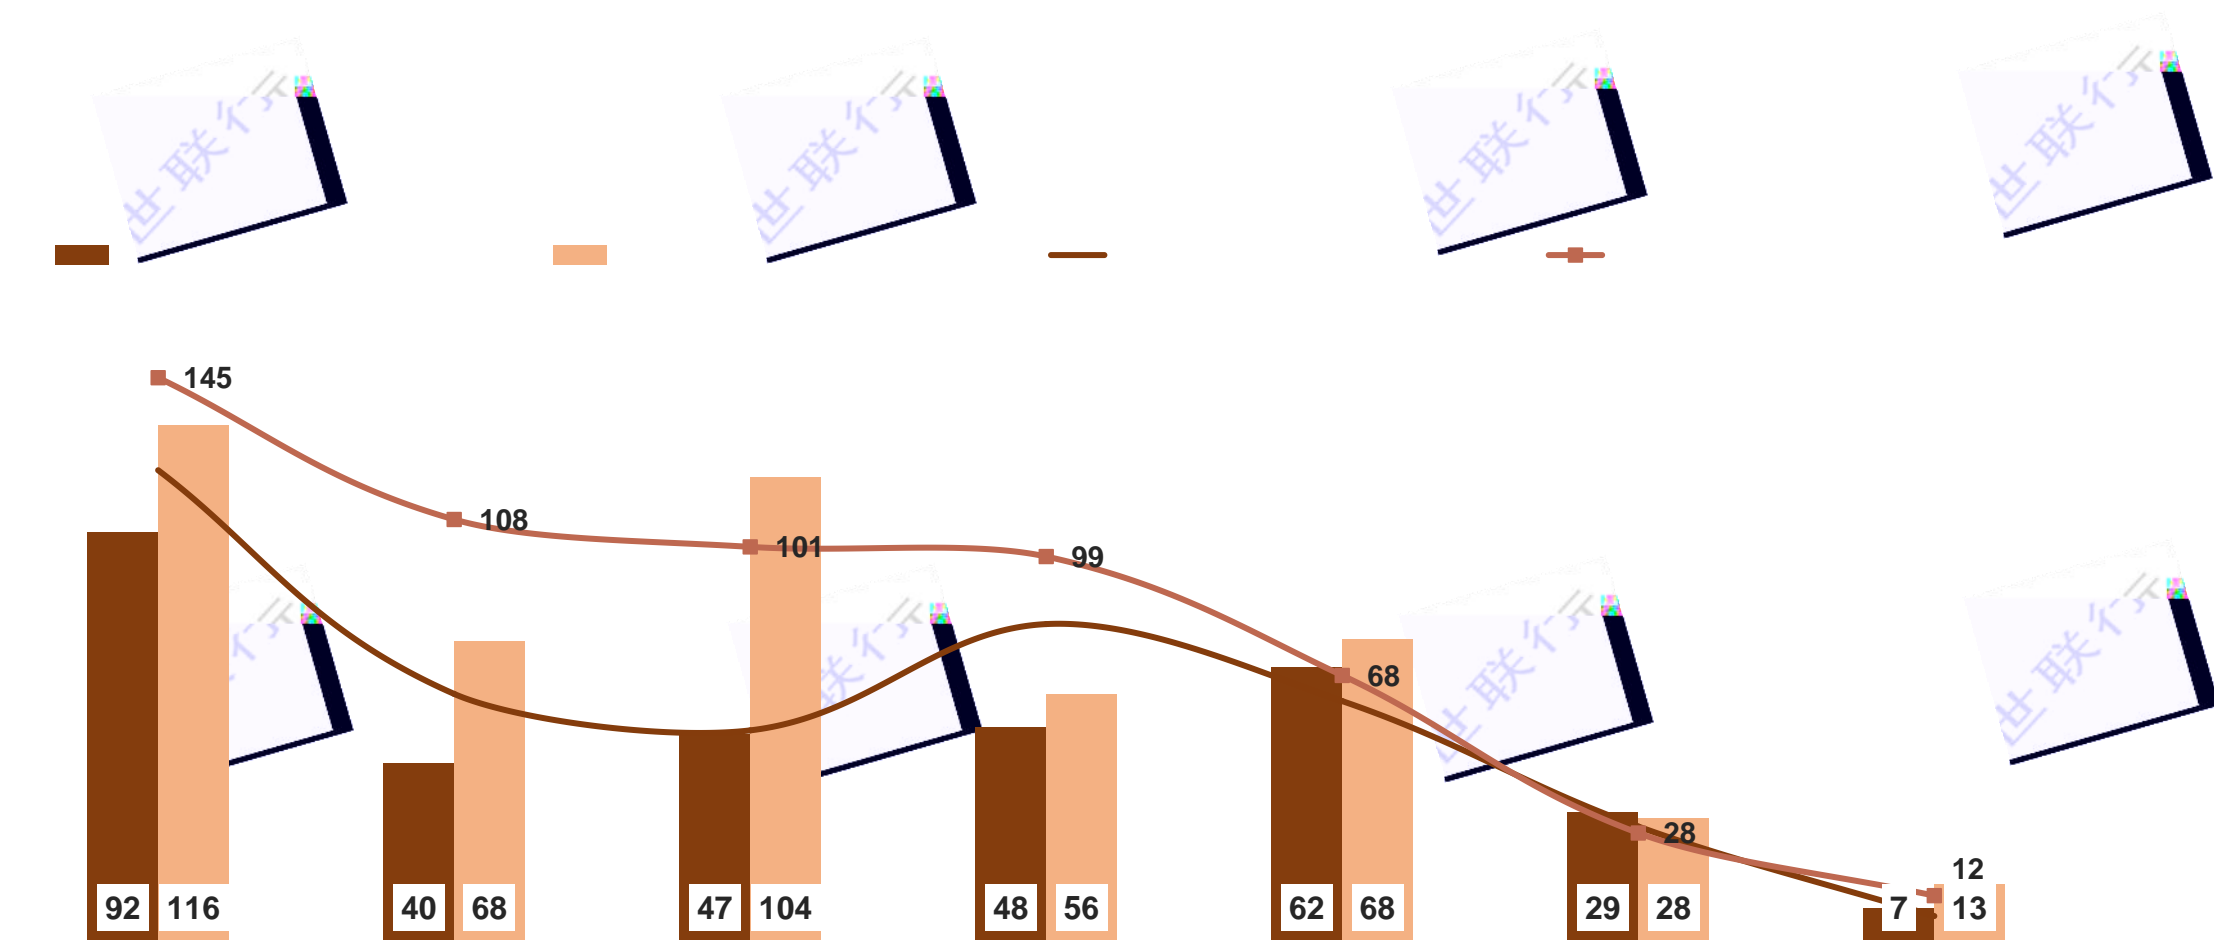

世联行

世说新房

Shi Shuo Xin Fang

Four horizontal red lines for writing, positioned between the red circles and the cards on the right.

世联行

世联行

Shi Shuo Xin Fang

-
-

Header Row					

世联行

Category	Value	Value	Value
1	Low	Low	Low
2	Low	Low	Low
3	Low	Low	Low
4	Low	Low	Low
5	Low	Low	Low
6	Low	Low	Low
7	Low	Low	Low
8	Low	Low	Low
9	Low	Low	Low
10	Low	Low	Low

□
□

□
□

Header Row 1			
Col 1	Col 2	Col 3	Col 4

Header Row 1			
Col 1	Col 2	Col 3	Col 4

-
-

世联行			
世联行			

世联行			
世联行			