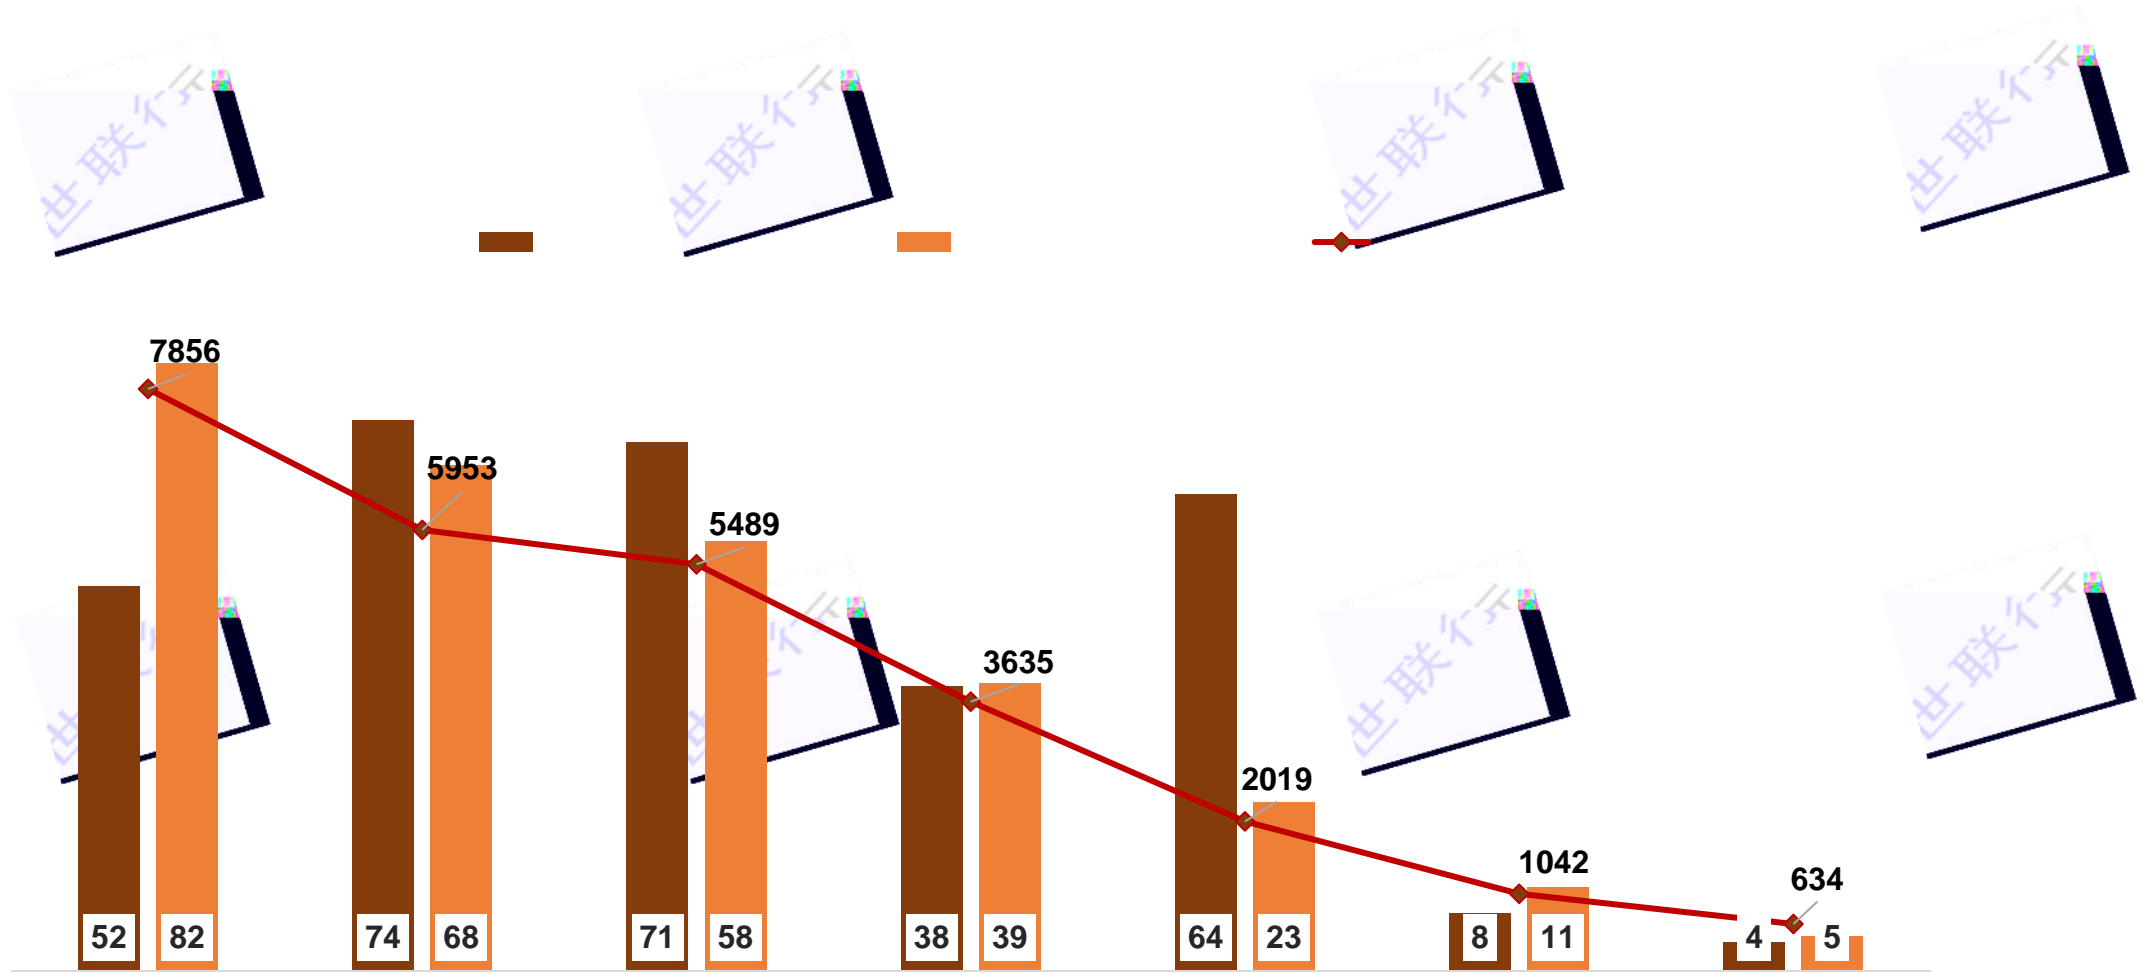

世联行

世说新房

Shi Shuo Xin Fang

Four horizontal red lines for writing, positioned between the red circles and the cards on the right.

世联行

世联行

Shi Shuo Xin Fang

-
-

Header Row					

世联行

Category	Value	Value	Value
1	Low	Low	Low
2	Low	Low	Low
3	Low	Low	Low
4	Low	Low	Low
5	Low	Low	Low
6	Low	Low	Low
7	Low	Low	Low
8	Low	Low	Low
9	Low	Low	Low
10	Low	Low	Low

□
□

□
□

Header Row 1			
Col 1	Col 2	Col 3	Col 4

Header Row 1			
Col 1	Col 2	Col 3	Col 4

-
-

世联行			
世联行			

世联行			
世联行			